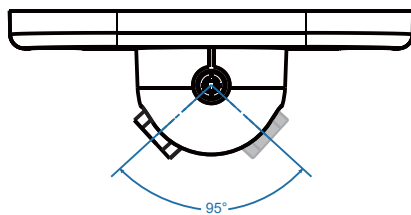

EIR-32 Outdoor Pet-Immune PIR Motion Detector

Specifications

EIR-32-F1

Frequency	868 MHz / 433 MHz
Power Source	1.5V, L91 Lithium battery x 2
Battery Life	5 years*
Detection Range	10 meters over a 90° angle
Mounting Height	at least 2 meters
Mouting Options	Wall / Corner mount Optional accessory: Rotating holder
Rotating Angles (with Rotating Holder only)	Horizontal: 95 degrees
Weatherproof Protection	IP55
Operating Temperature	-25°C to 60°C (-13°F to 140°F)
Operating Humidity	Up to 85% non-condensing
Dimensions	EIR-32: 130 mm x 61 mm x 48 mm Rotating holder: 85.3 mm x 50.3 mm x 32.7 mm

* Note: Actual battery life may vary with product settings, operating environment, and usage patterns.

Compatible with Rotating Holder (Optional)

Top View

Ordering Information

EIR-32-F1	Outdoor Pet-Immune PIR Motion Detector, compatible with Vesta F1 gateways
Rotating holder	Optional mounting accessory